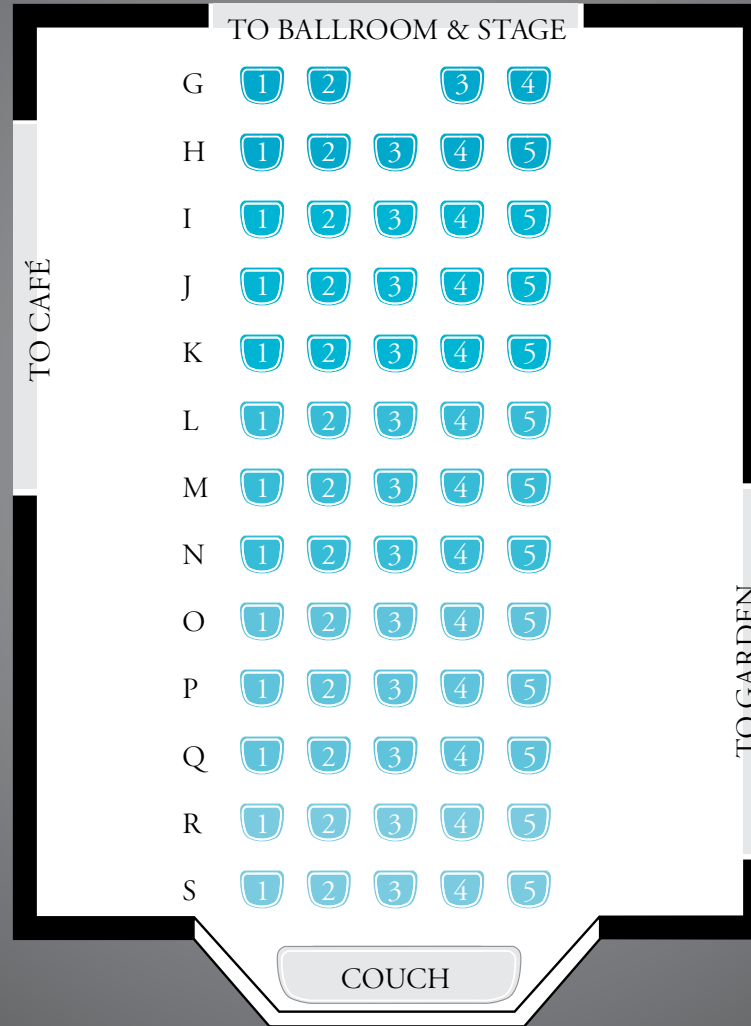

Casa Labia

CULTURAL CENTRE

John Treleaven (TENOR)

WEDNESDAY 22ND FEBRUARY 2012

IN ASSOCIATION WITH

CITADEL

PRIVATE CLIENT WEALTHCARE