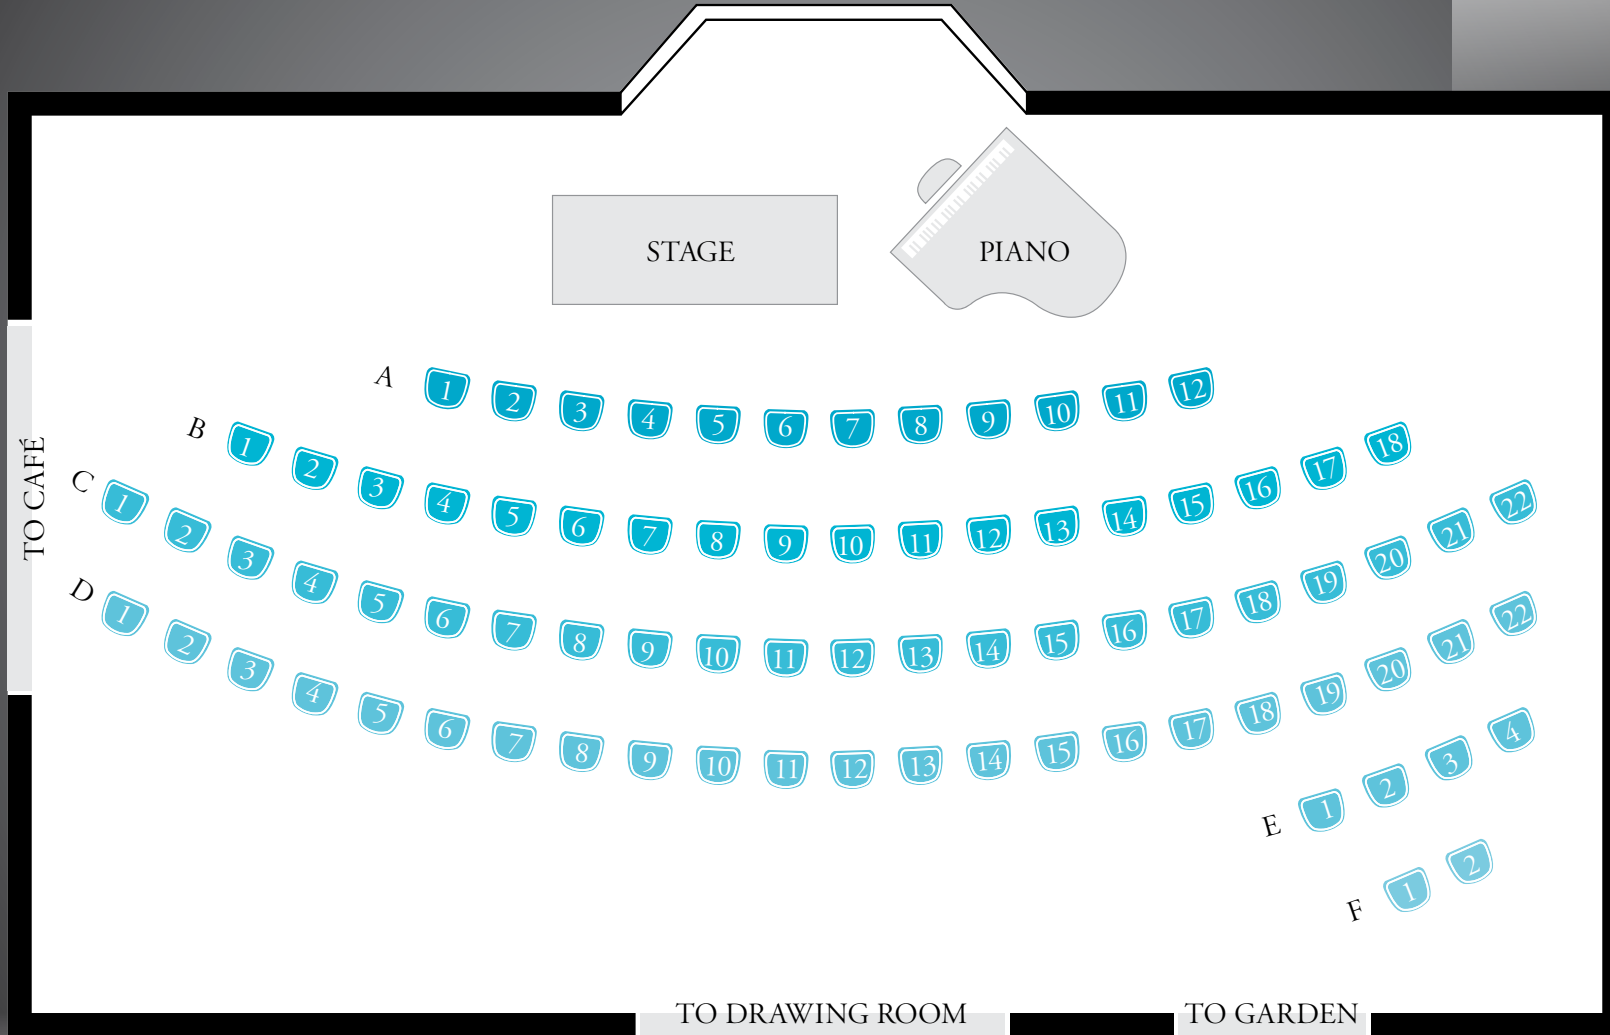

Casa Labia

CULTURAL CENTRE

John Treleaven (TENOR)
WEDNESDAY 22ND FEBRUARY 2012

IN ASSOCIATION WITH

CITADEL

PRIVATE CLIENT WEALTHCARE

WITH WINES BY

CASA LABIA: THE BALLROOM - 80 PAX